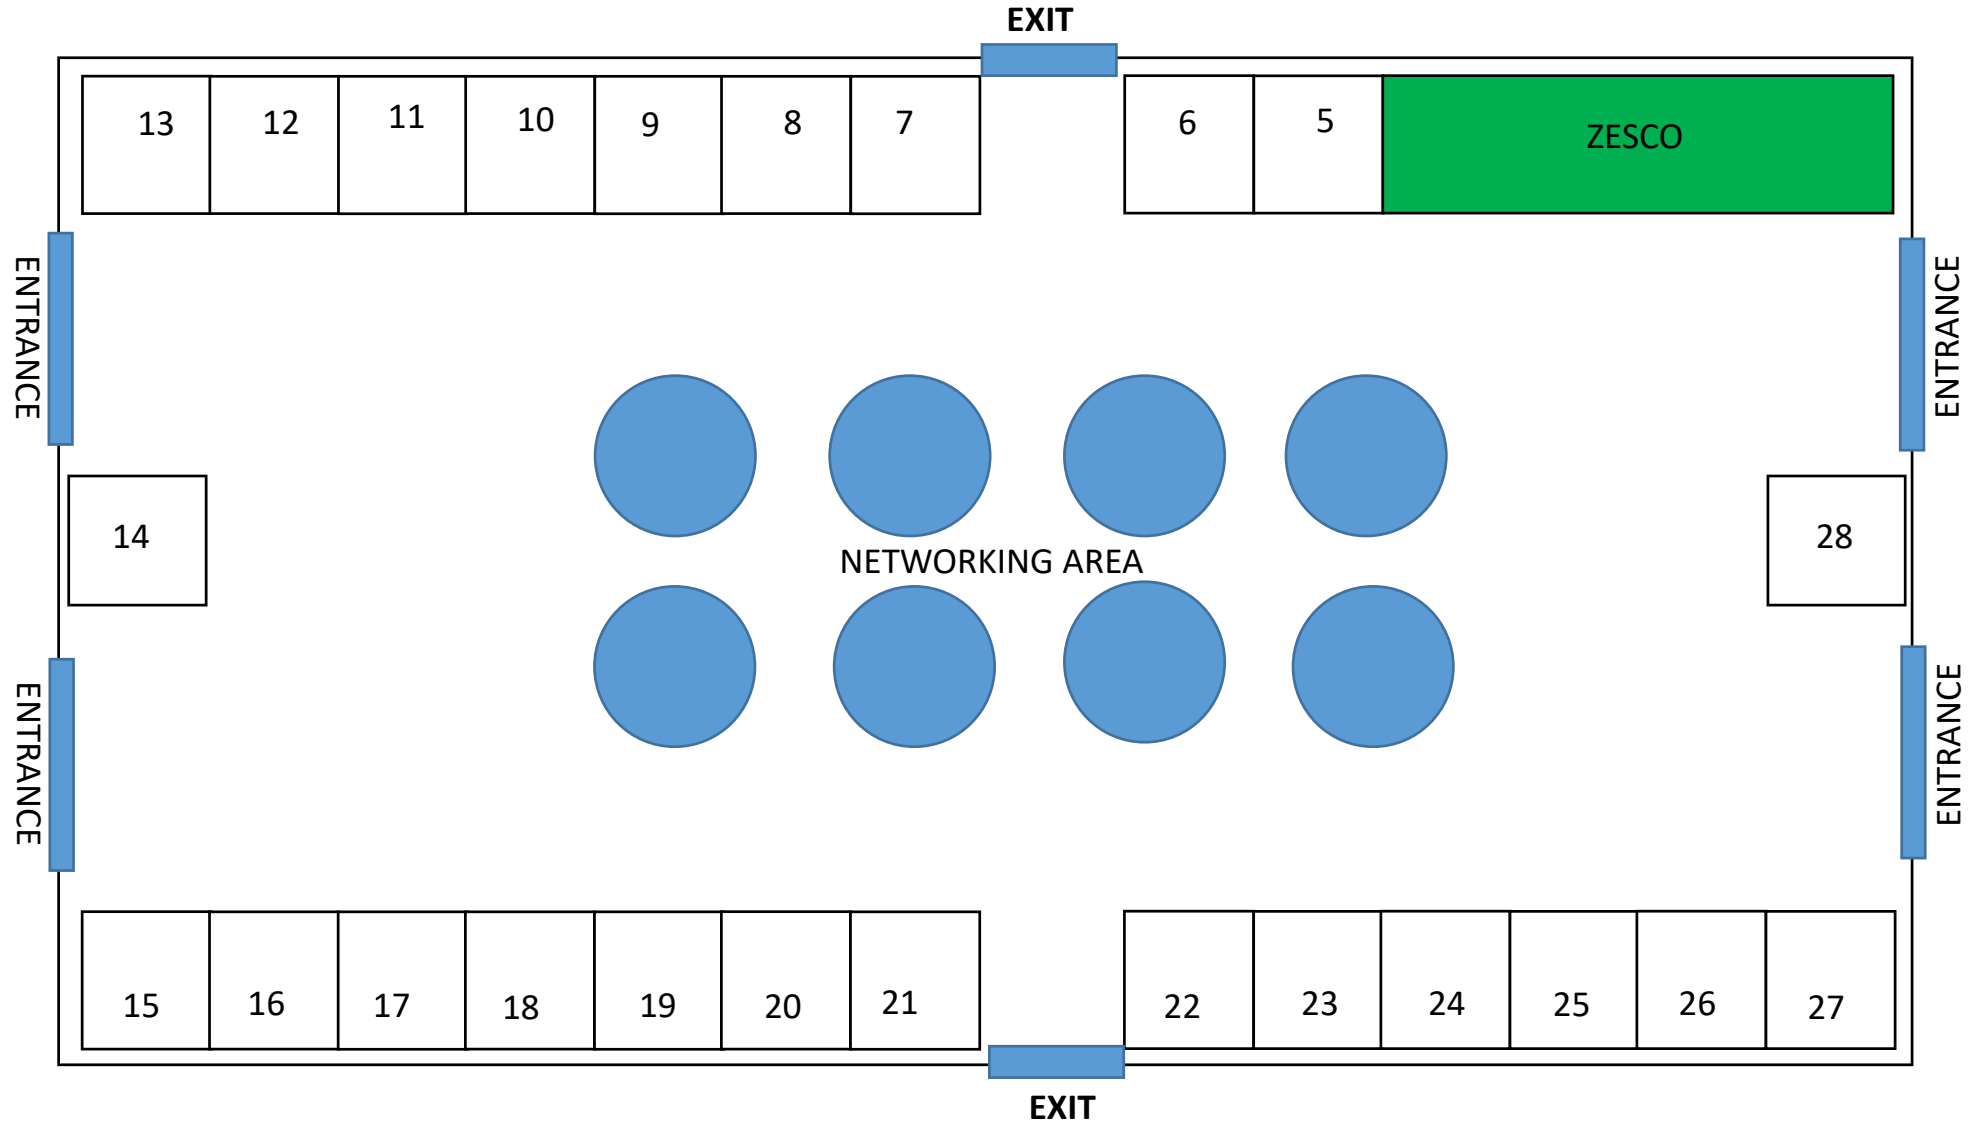

# Northern Province Expo - Corporate Marquee (28) 3mx3m Booths

Tent size – 42mx15m

# Northern Province Expo - SMEs & Districts Marquee (28) 3mx2m Booths Tent size – 42mx15m

# Northern Province Expo - Tourism Marquee (28) 3mx3m Booths

Tent size – 42mx15m

# Northern Province Expo - Regulatory Marquee (28) 3mx3m Booths

Tent size – 42mx15m