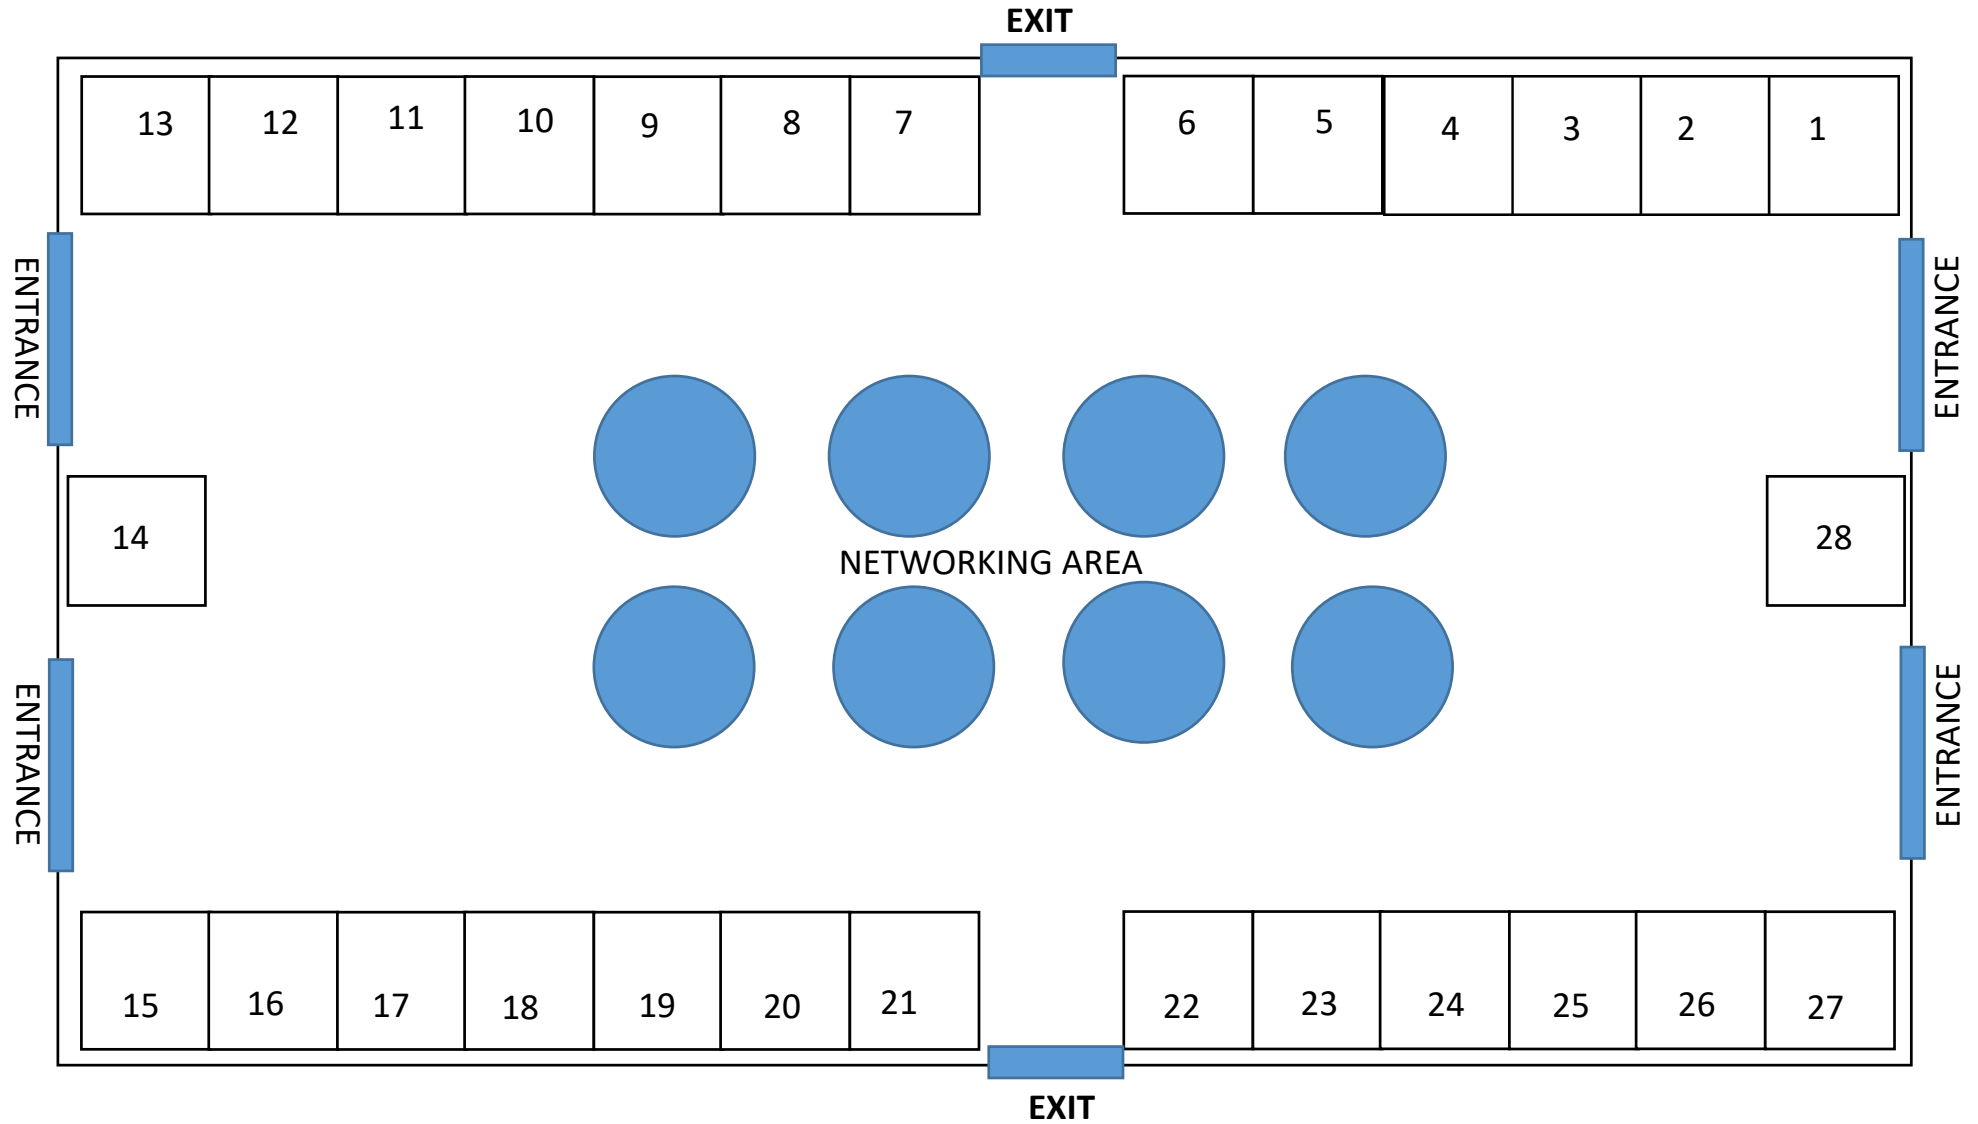

# Northern Province Expo - Corporate Marquee (28) 3mx3m Booths

Tent size – 42mx15m

# Northern Province Expo - SMEs & Districts Marquee (28) 3mx2m Booths Tent size – 42mx15m

# Northern Province Expo - Tourism Marquee (28) 3mx3m Booths

Tent size – 42mx15m

# Northern Province Expo - Regulatory Marquee (28) 3mx3m Booths

Tent size – 42mx15m