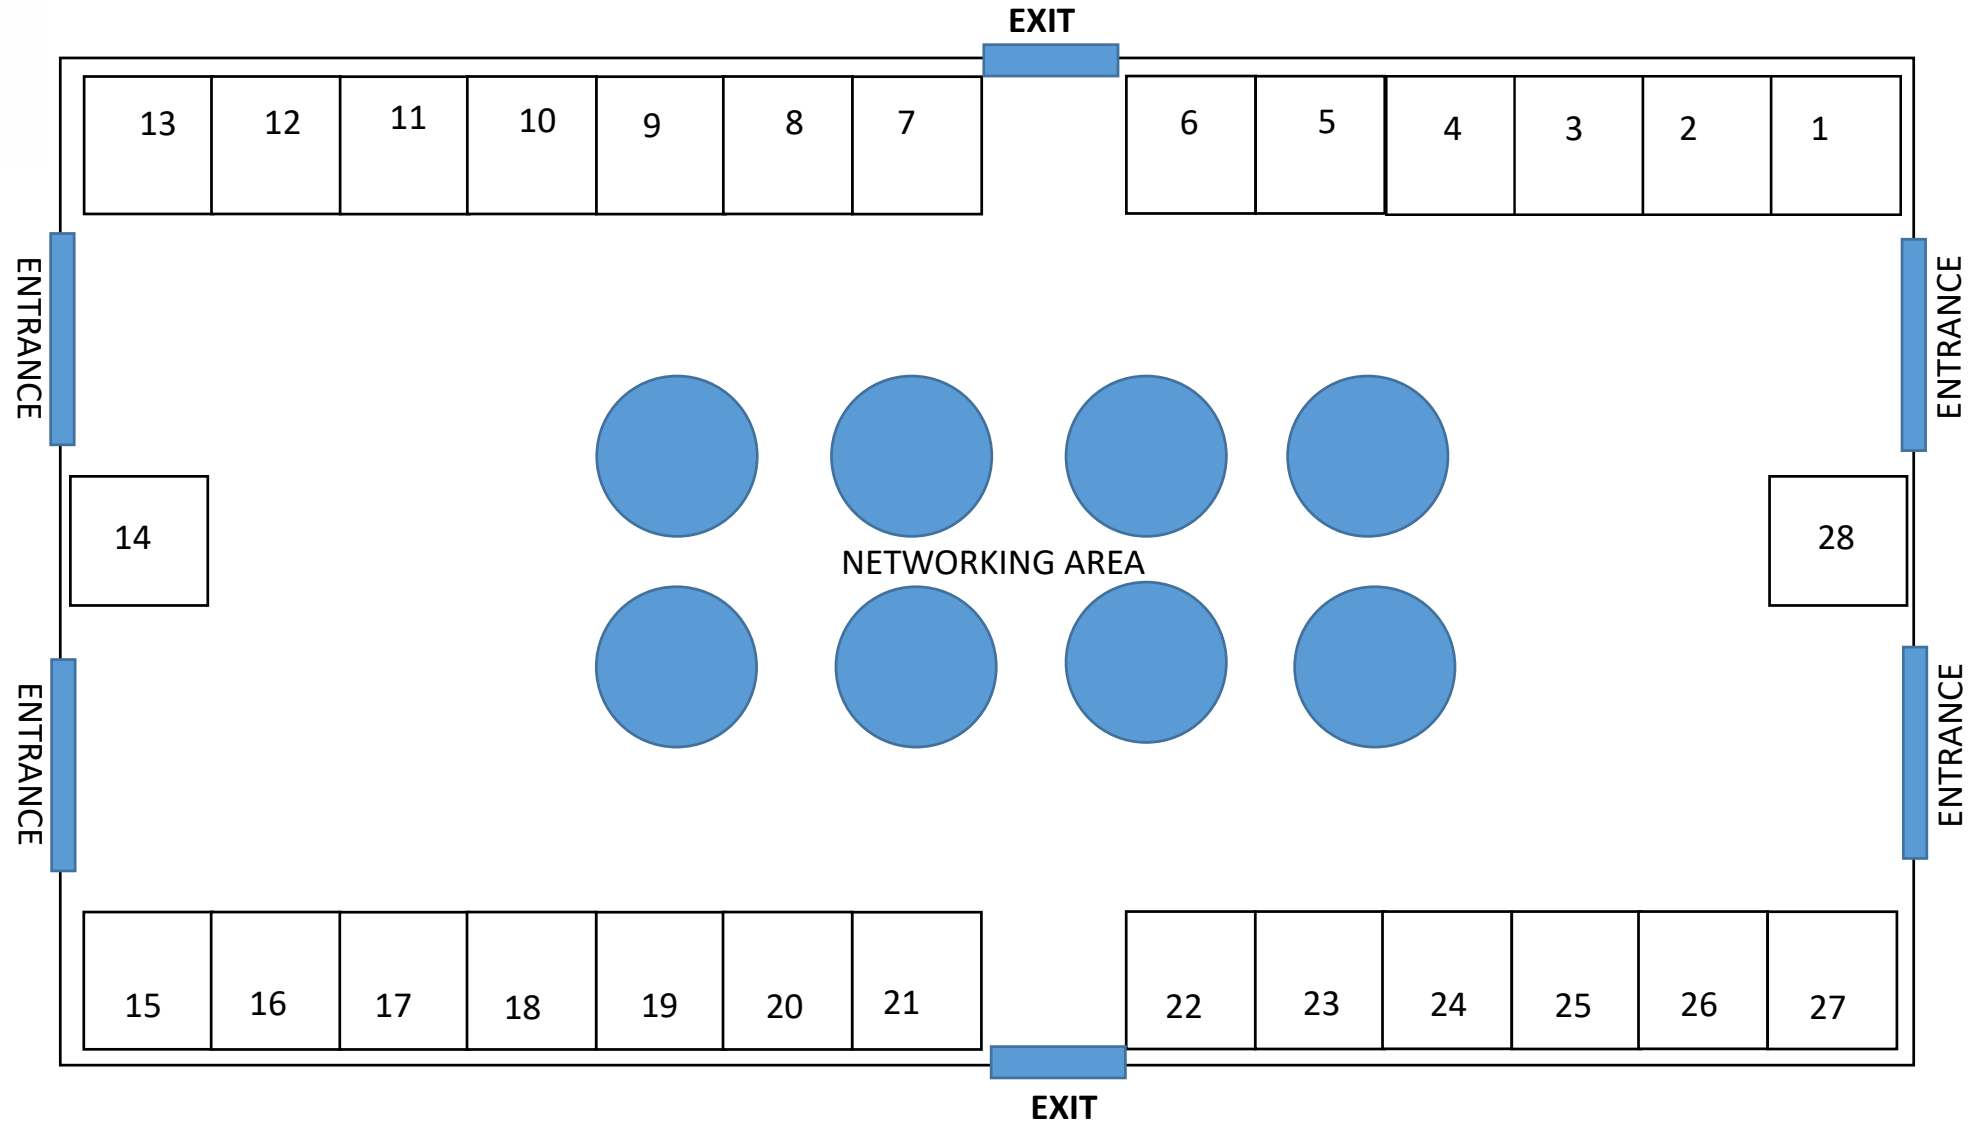

# Northern Province Expo - Corporate Marquee (28) 3mx3m Booths

Tent size – 42mx15m

# Northern Province Expo - SMEs & Districts Marquee (28) 3mx2m Booths Tent size – 42mx15m

# Northern Province Expo - Tourism Marquee (28) 3mx3m Booths

Tent size – 42mx15m

# Northern Province Expo - Regulatory Marquee (28) 3mx3m Booths

Tent size – 42mx15m